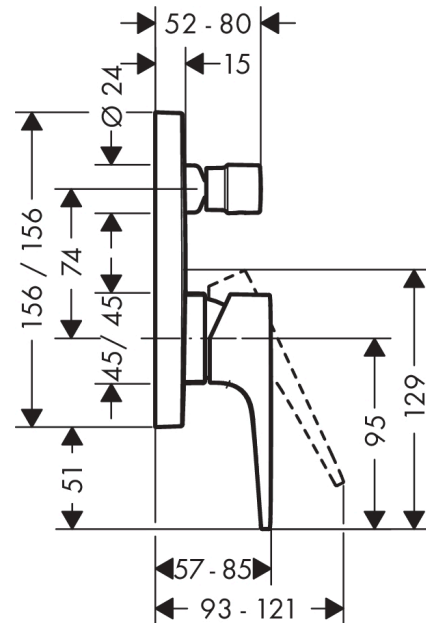

Metropol

Single lever bath mixer for concealed installation with lever handle for iBox universal

Surfaces: **Matt Black** Article Number: **32545670**

Description

product features

- 2 functions
- connection type: basic set
- flow rate upper outlet: 21 l/min
- flow rate lower outlet: 29 l/min
- min. operating pressure: 1 bar
- max. operating pressure: 10 bar
- ceramic cartridge
- temperature limitation adjustable
- diverter with automatic resetting
- with silencer

Design awards

Product image

Scale drawing

Flowchart

Metropol

Single lever bath mixer for concealed installation with lever handle for iBox universal

Surfaces: **Matt Black** Article Number: **32545670**

Exploded Drawing

Year of production: >11/19

Metropol

Single lever bath mixer for concealed installation with lever handle for iBox universal

Surfaces: **Matt Black** Article Number: **32545670**

Spare part list

Year of production: >11/19

Pos.	Description	Article Number	Price	PU
1	handle	93075670	-	1
2	screw cover	96338000	-	1
3	diverter knob	98795670	-	1
4	hollow set screw M4x10	97667000	-	1
5	escutcheon 155 / 155 mm	93144670	-	1
6	O-ring 23x3	98142000	-	1
7	O-ring 54x3	98436000	-	1
8	sleeve	93143670	-	1
9	sleeve	98794670	-	1
10	holder for escutcheon	98793000	-	1
11	set of fixing screws	96454000	-	1
12	nut	98796000	-	1
13	O-ring 30x1,5	98433000	-	1
14	O-ring 39x1,5	98400000	-	1
15	cartridge, assy	92730000	-	1
16	locking screw for handle	95140000	-	1
17	seal	95008000	-	1
18	selector assy	95014000	-	1
19	O-ring 16x2,3	98207000	-	1
20	O-ring 20x2,5	92602000	-	1
21	set of screws	96525000	-	1
22	O-ring 16x2	98133000	-	1
23	noise reduction	94073000	-	1
24	extension 25 mm	13595000	-	1
25	set of fixing screws	97747000	-	1
a	concealed item	01800180	-	1