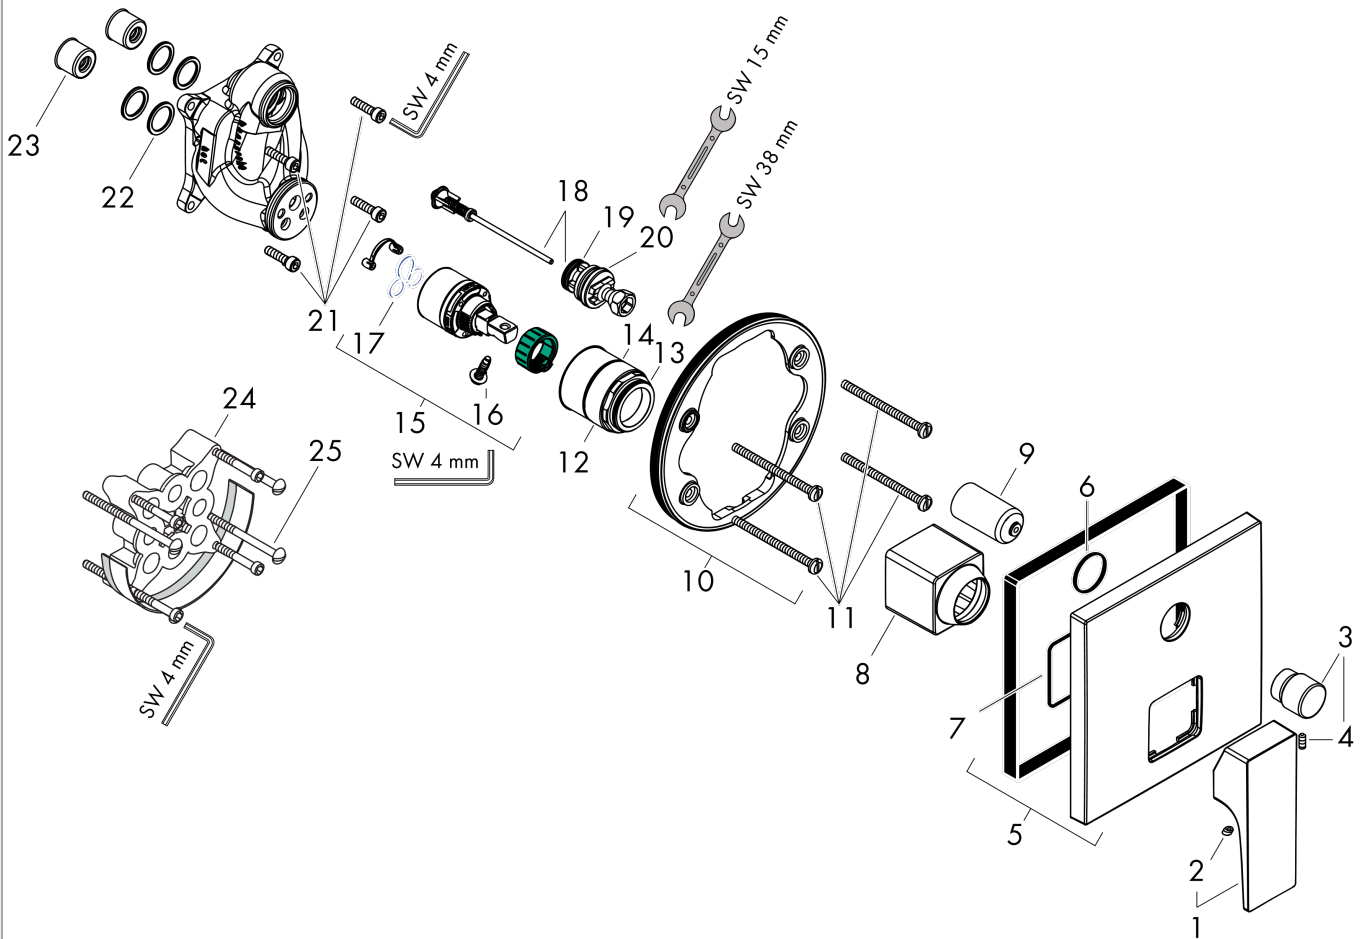

Metropol

Single lever bath mixer for concealed installation with lever handle for iBox universal

Surfaces: **Matt Black** Article Number: **32545670**

Description

product features

- 2 functions
- connection type: basic set
- flow rate upper outlet: 21 l/min
- flow rate lower outlet: 29 l/min
- min. operating pressure: 1 bar
- max. operating pressure: 10 bar
- ceramic cartridge
- temperature limitation adjustable
- diverter with automatic resetting
- with silencer

Design awards

Product image

Scale drawing

Flowchart

Metropol

Single lever bath mixer for concealed installation with lever handle for iBox universal

Surfaces: **Matt Black** Article Number: **32545670**

Exploded Drawing

Year of production: >11/19

Metropol

Single lever bath mixer for concealed installation with lever handle for iBox universal

Surfaces: **Matt Black** Article Number: **32545670**

Spare part list

Year of production: >11/19

Pos.	Description	Article Number	Price	PU
1	handle	93075670	-	1
2	screw cover	96338000	-	1
3	diverter knob	98795670	-	1
4	hollow set screw M4x10	97667000	-	1
5	escutcheon 155 / 155 mm	93144670	-	1
6	O-ring 23x3	98142000	-	1
7	O-ring 54x3	98436000	-	1
8	sleeve	93143670	-	1
9	sleeve	98794670	-	1
10	holder for escutcheon	98793000	-	1
11	set of fixing screws	96454000	-	1
12	nut	98796000	-	1
13	O-ring 30x1,5	98433000	-	1
14	O-ring 39x1,5	98400000	-	1
15	cartridge, assy	92730000	-	1
16	locking screw for handle	95140000	-	1
17	seal	95008000	-	1
18	selector assy	95014000	-	1
19	O-ring 16x2,3	98207000	-	1
20	O-ring 20x2,5	92602000	-	1
21	set of screws	96525000	-	1
22	O-ring 16x2	98133000	-	1
23	noise reduction	94073000	-	1
24	extension 25 mm	13595000	-	1
25	set of fixing screws	97747000	-	1
a	concealed item	01800180	-	1