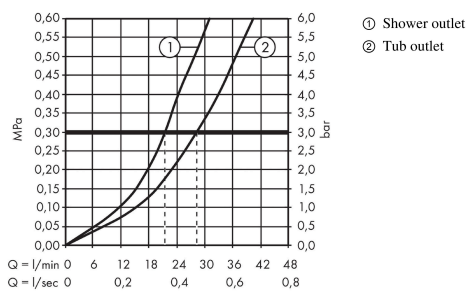

Metropol

Single lever bath mixer for concealed installation with lever handle for iBox universal

Surfaces: **Matt Black** Article Number: **32545670**

Description

product features

- 2 functions
- connection type: basic set
- flow rate upper outlet: 21 l/min
- flow rate lower outlet: 29 l/min
- min. operating pressure: 1 bar
- max. operating pressure: 10 bar
- ceramic cartridge
- temperature limitation adjustable
- diverter with automatic resetting
- with silencer

Design awards

Product image

Scale drawing

Flowchart

Metropol

Single lever bath mixer for concealed installation with lever handle for iBox universal

Surfaces: **Matt Black** Article Number: **32545670**

Exploded Drawing